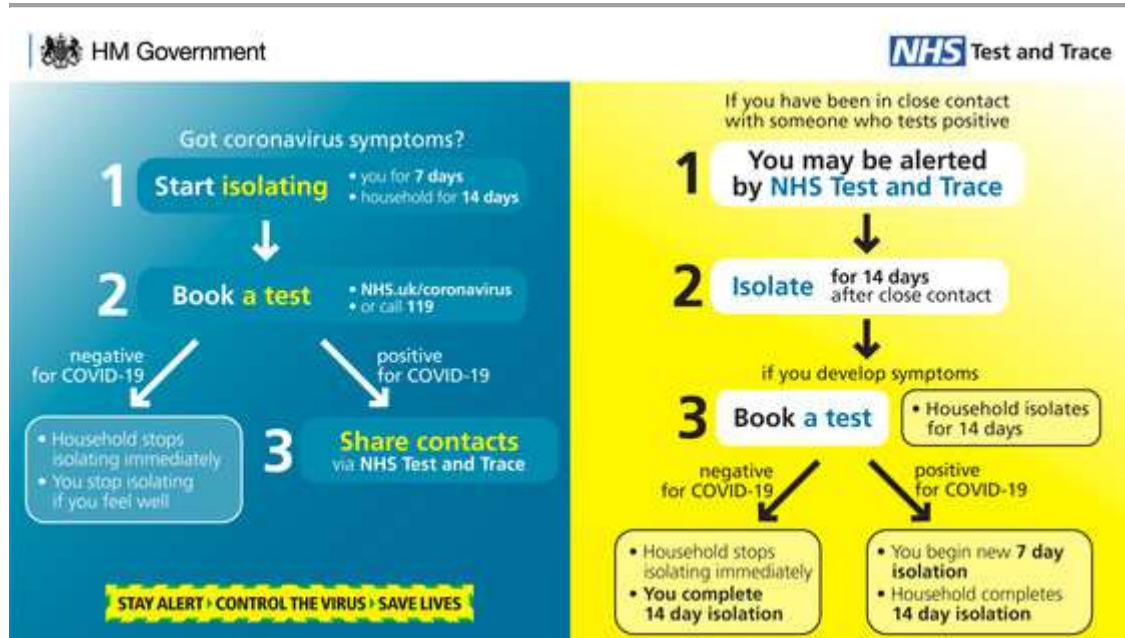

Children under the age of three should NOT wear face coverings, as they could cause choking or suffocation.

[How to make your own face covering](#)

Got symptoms? Get tested!

If you have:

- a high temperature or
- a new, continuous cough or
- ↻ a loss or change to your sense of smell or taste

[Book a free test immediately.](#)

This is so important to help prevent the spread of the virus.

Get tested if you or anyone you live with has any of these symptoms.

HM Government

NHS

CORONAVIRUS HANDWASHING REMAINS CRITICAL